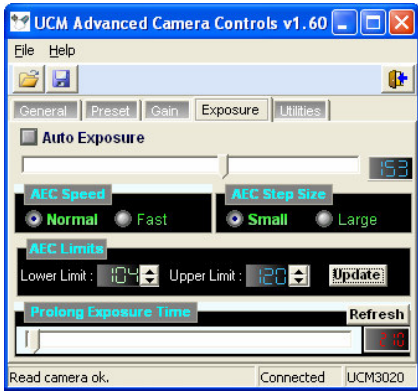

UCM3000

Advanced Camera Control Tool

- **White Balance** : Auto/Manual White Balance, **One-Push White Balance Calibration**.

- **Gain** : Auto/Manual Gain, Gain Ceiling Setting, Blue/Red Color Gain.

- **Exposure** : Auto/Manual Exposure, Sensor Exposure Time, AEC Speed, AEC Step Size, Auto Exposure Upper/Lower Limits Setting

- **Others** : Gamma, camera settings Save/Load, Color Pattern Bar, Camera soft reset, **accepts command** to auto save/load the last camera setting

Spectrum Response

Accessories

- Driver for Windows XP, 2000, ME and 98SE : Microsoft DirectX/Show, TWAIN and VFW Extension.
- USB Cable (USB 2.0 Type): 1.8/2.0 Meter (optional 3 and 5 Meter)
- IR-Cut Filter : 0.3mm Thickness
- Lens: (optional CS-Mount 8mm, 12mm and 16mm)
- Lighting : (optional LED ring light)