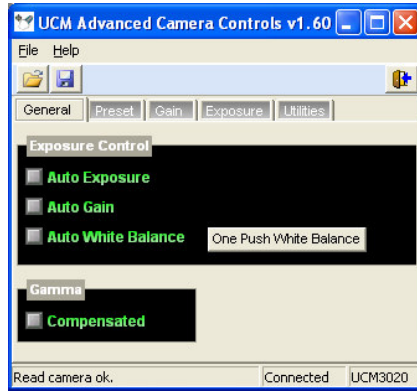

UCM3000

Advanced Camera Control Tool

- **White Balance** : Auto/Manual White Balance, **One-Push White Balance Calibration**.

- **Gain** : Auto/Manual Gain, Gain Ceiling Setting, Blue/Red Color Gain.

- **Exposure** : Auto/Manual Exposure, Sensor Exposure Time, AEC Speed, AEC Step Size, Auto Exposure Upper/Lower Limits Setting

- **Others** : Gamma, camera settings Save/Load, Color Pattern Bar, Camera soft reset, **accepts command** to auto save/load the last camera setting

Spectrum Response

Accessories

- Driver for Windows XP, 2000, ME and 98SE : Microsoft DirectX/Show, TWAIN and VFW Extension.
- USB Cable (USB 2.0 Type): 1.8/2.0 Meter (optional 3 and 5 Meter)
- IR-Cut Filter : 0.3mm Thickness
- Lens: (optional CS-Mount 8mm, 12mm and 16mm)
- Lighting : (optional LED ring light)