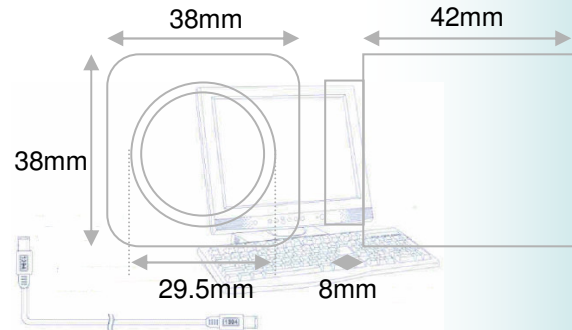

Digital Imaging Camera

- USB 2.0 Direct Connect

Features

- **No additional capture card** needed - directly connect to PC's USB 2.0 Port.
- Requires **no external power** supply to camera
- View live **high resolution, uncompressed video** on PC monitor with 6fps at **2048x1536** resolution and 24bit colors.
- Capture high resolution image with **2048x1536** resolution and 24bit colors.
- Supports Microsoft DirectShow – **WDM, TWAIN and VFW** drivers.
- C-Mount, Tripod Mounting Socket & Aluminum Casing

Specification

Imaging Chip

- Type: 3.2 Megapixels CMOS sensor
- Pixel Size: 3.18 x 3.18 μm^2
- Image Area: 6.51 mm x 4.88 mm
- Resolution: 2048x1536 active pixels
- Lens Size: 1/2"
- Scan Mode: Progressive
- Frame Rate: 6.77 (max. full frame)
- Shutter: Electronic rolling
- Sensitivity : >1 V/Lux-sec
- Minimum Illumination: 0.028 lux
- Gamma: Software programmable
- S/N Ratio: 46 dB
- Fixed Pattern Noise < 0.03%
- Pixel Clock: 24 megapixels/second

- **Others** : Gamma, camera settings Save/Load, Color Pattern Bar, Camera soft reset, **accepts command** to auto save/load the last camera setting

Spectrum Response

Accessories

- Driver for Windows XP, 2000, ME and 98SE : Microsoft DirectX/Show, TWAIN and VFW Extension.
- USB Cable (USB 2.0 Type): 1.8/2.0 Meter (optional 3 and 5 Meter)
- IR-Cut Filter : 0.3mm Thickness
- Lens: (optional CS-Mount 8mm, 12mm and 16mm)
- Lighting : (optional LED ring light)