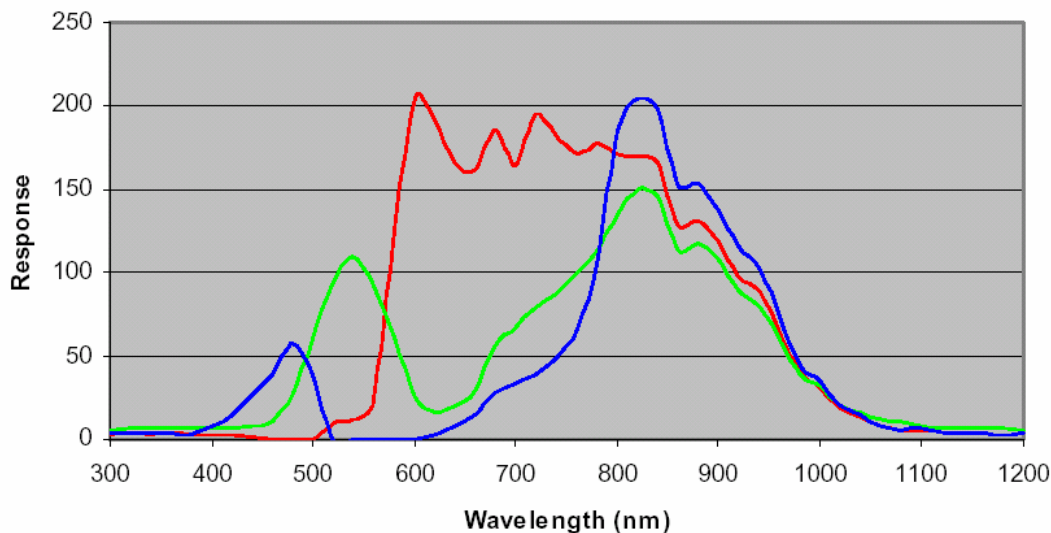

Spectrum Response

Accessories

- Driver for Windows XP, 2000, ME and 98SE : Microsoft DirectX/Show, TWAIN and VFW Extension.
- USB Cable (USB 2.0 Type): 1.8/2.0 Meter (optional 3 and 5 Meter)
- IR-Cut Filter : 0.3mm Thickness
- Lens: (optional CS-Mount 8mm, 12mm and 16mm)
- Lighting : (optional LED ring light)