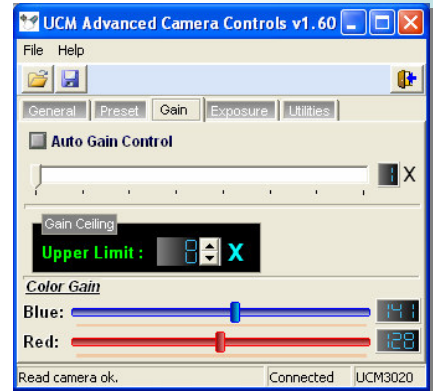

UCM3000

Advanced Camera Control Tool

- **White Balance** : Auto/Manual White Balance, **One-Push White Balance Calibration**.

- **Gain** : Auto/Manual Gain, Gain Ceiling Setting, Blue/Red Color Gain.

- **Exposure** : Auto/Manual Exposure, Sensor Exposure Time, AEC Speed, AEC Step Size, Auto Exposure Upper/Lower Limits Setting

- **Others** : Gamma, camera settings Save/Load, Color Pattern Bar, Camera soft reset, **accepts command** to auto save/load the last camera setting

Spectrum Response

Accessories

- Driver for Windows XP, 2000, ME and 98SE : Microsoft DirectX/Show, TWAIN and VFW Extension.
- USB Cable (USB 2.0 Type): 1.8/2.0 Meter (optional 3 and 5 Meter)
- IR-Cut Filter : 0.3mm Thickness
- Lens: (optional CS-Mount 8mm, 12mm and 16mm)
- Lighting : (optional LED ring light)